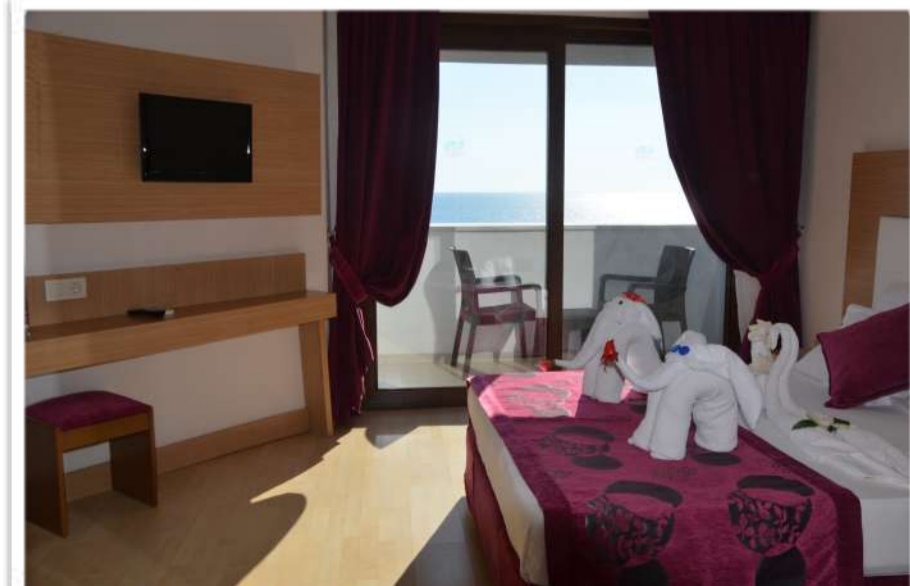

Rooms

Standard Room | Room Type:Double

Total room: 175(88 Sea view,87 mountain view **Room size:**21m²

Room features: Split A/C unit, Vanity Mirrors, Towels, Sewing Supplies, Slipper, Hairdryer, LCD TV with satellite channels, 24 hours hot water, peephole, Balcony, Bath items

Non-Smoking

Bed Type: 1 French \ 1 French+ 1 Twin

Total guest capacity: 3

Deniz Manzaralı Aile Odası | Room Type:Family

Total room: 12, **Room size:** 30m²

Room features: Split A/C unit, Vanity Mirrors, Towels, Sewing Supplies, Slipper, Hairdryer, LCD TV with satellite channels, 24 hours hot water, peephole, Balcony, Bath items

Non-Smoking

Bed Type: 1 French + 1 Bunk \ 1 French +1 Twin +1 Bunk

Total guest capacity: 5

Connection Room | Room Type: Family

Total room: 12, Mountain View

Room size:40m²

Room features: Split A/C unit, Vanity Mirrors, Towels, Sewing Supplies, Slipper, Hairdryer, LCD TV with satellite channels, 24 hours hot water, peephole, Balcony, Bath items

Non-Smoking

Bed Type: 1 French + 3 Twin

Total guest capacity: 5

Ekonomik Oda | Room Type: Double

Total room: 5 **Room size:**21m²

Room features: Split A/C unit, Vanity Mirrors, Towels, Sewing Supplies, Slipper, Hairdryer, LCD TV with satellite channels, 24 hours hot water, peephole, Balcony, Bath items