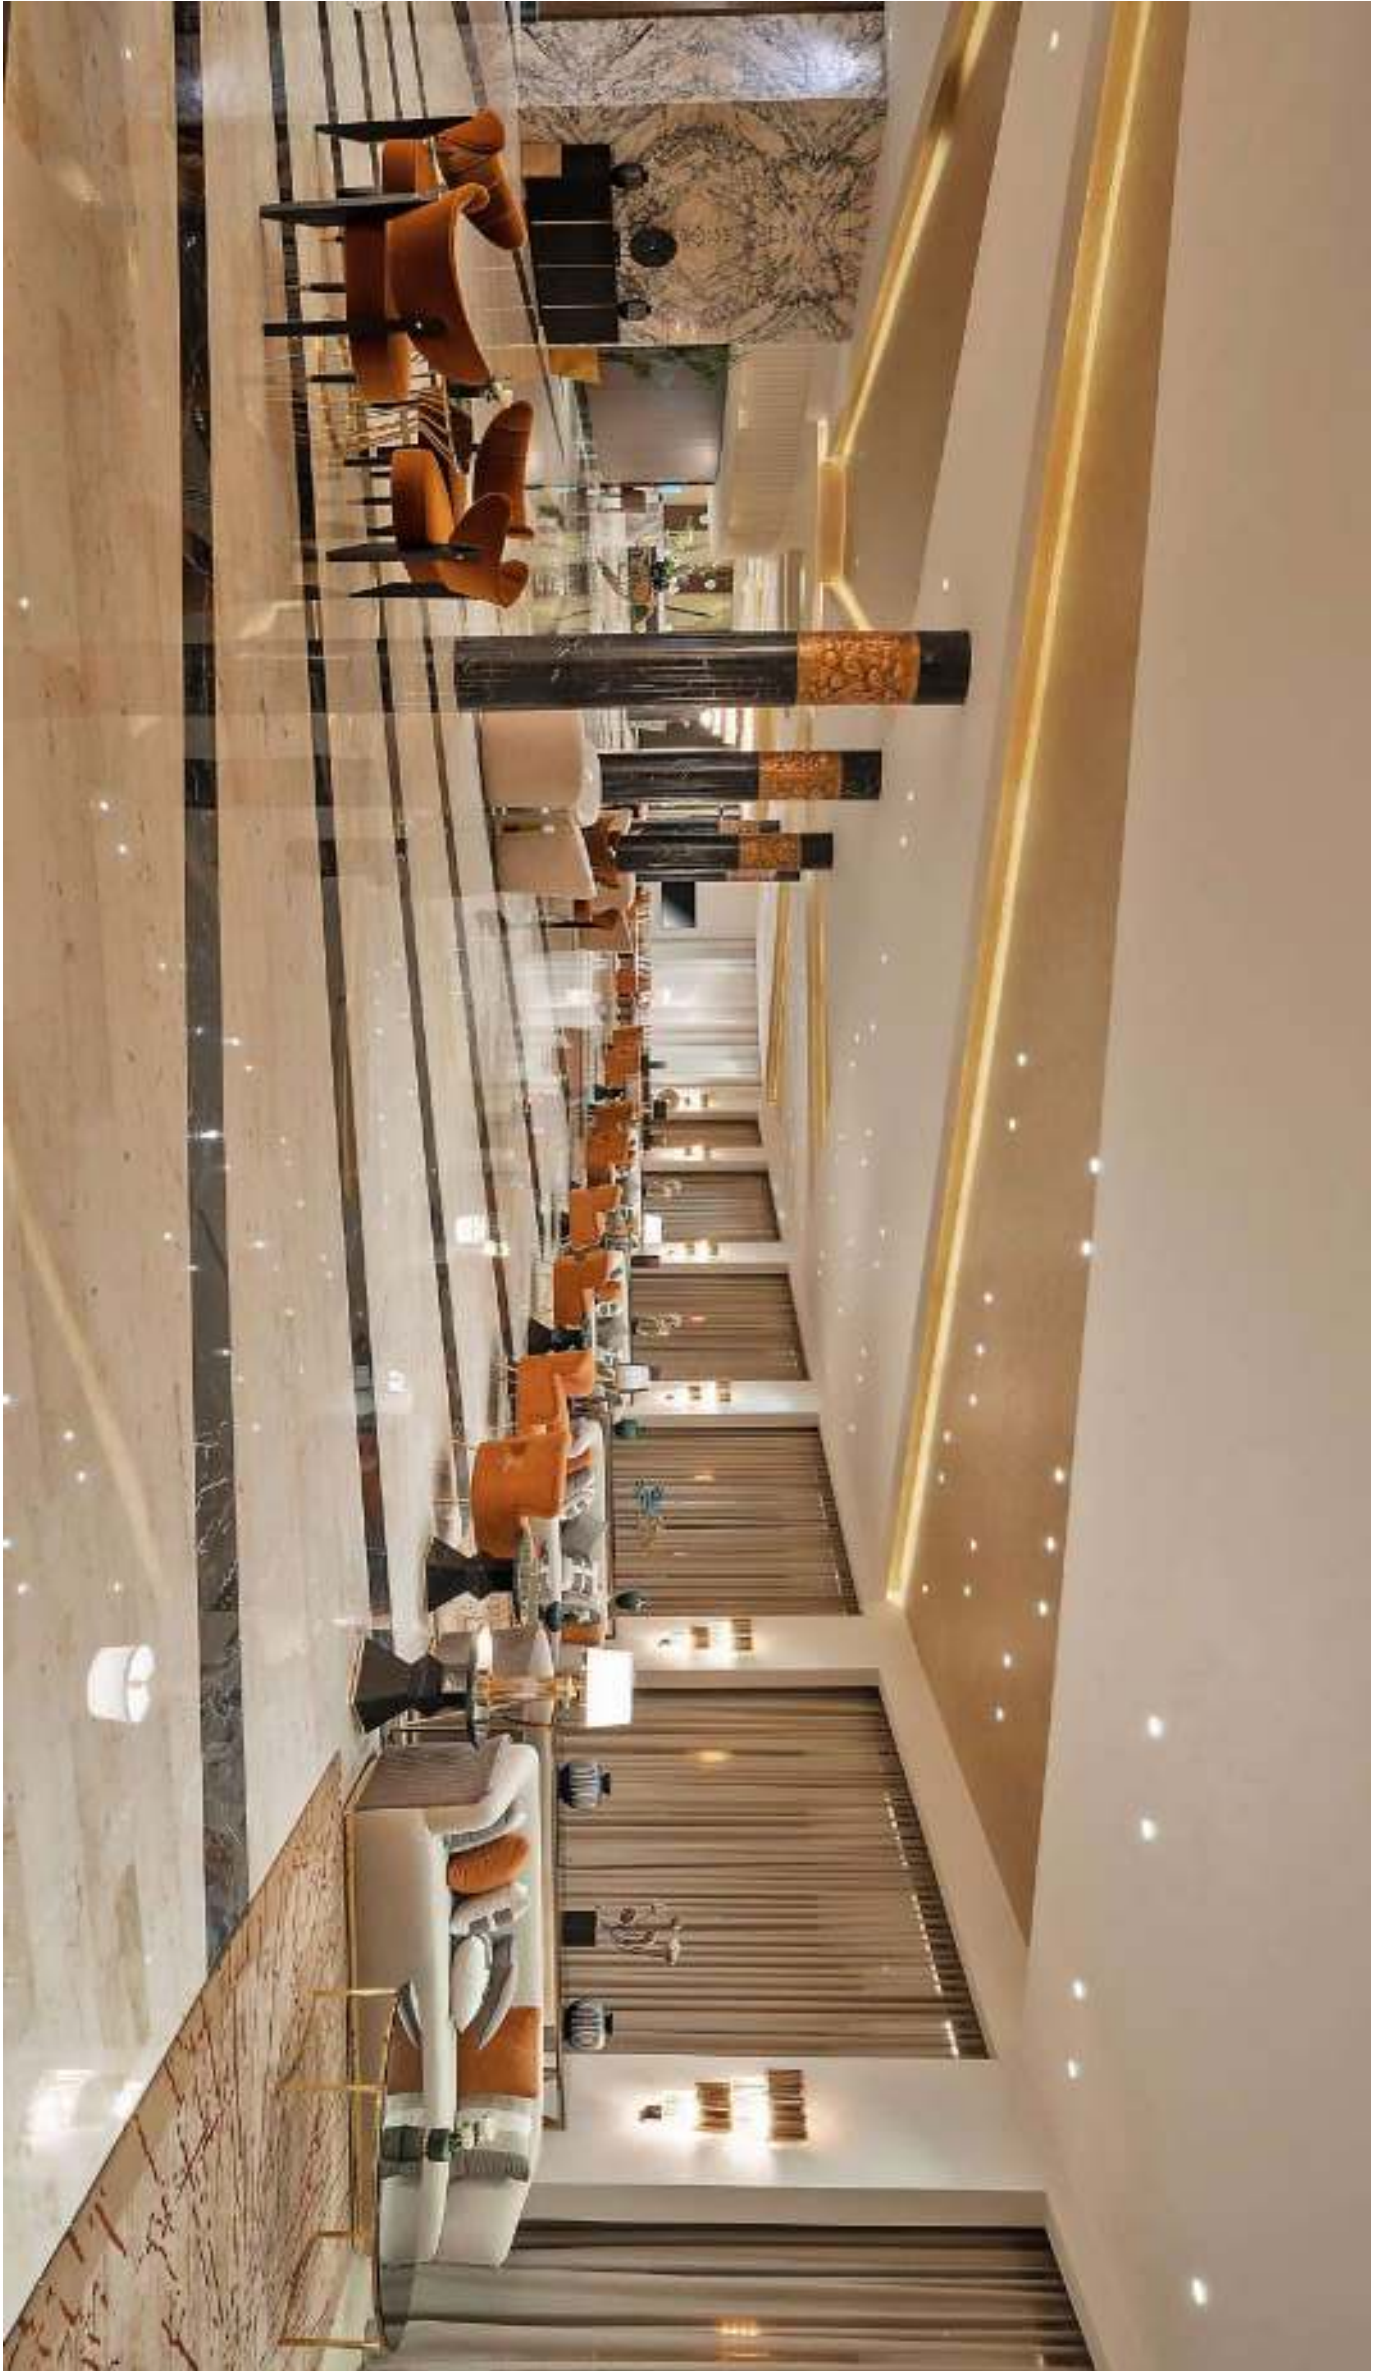

R I X O S   P R E M I U M   M A G A W I S H
S U I T E S   &   V I L L A S