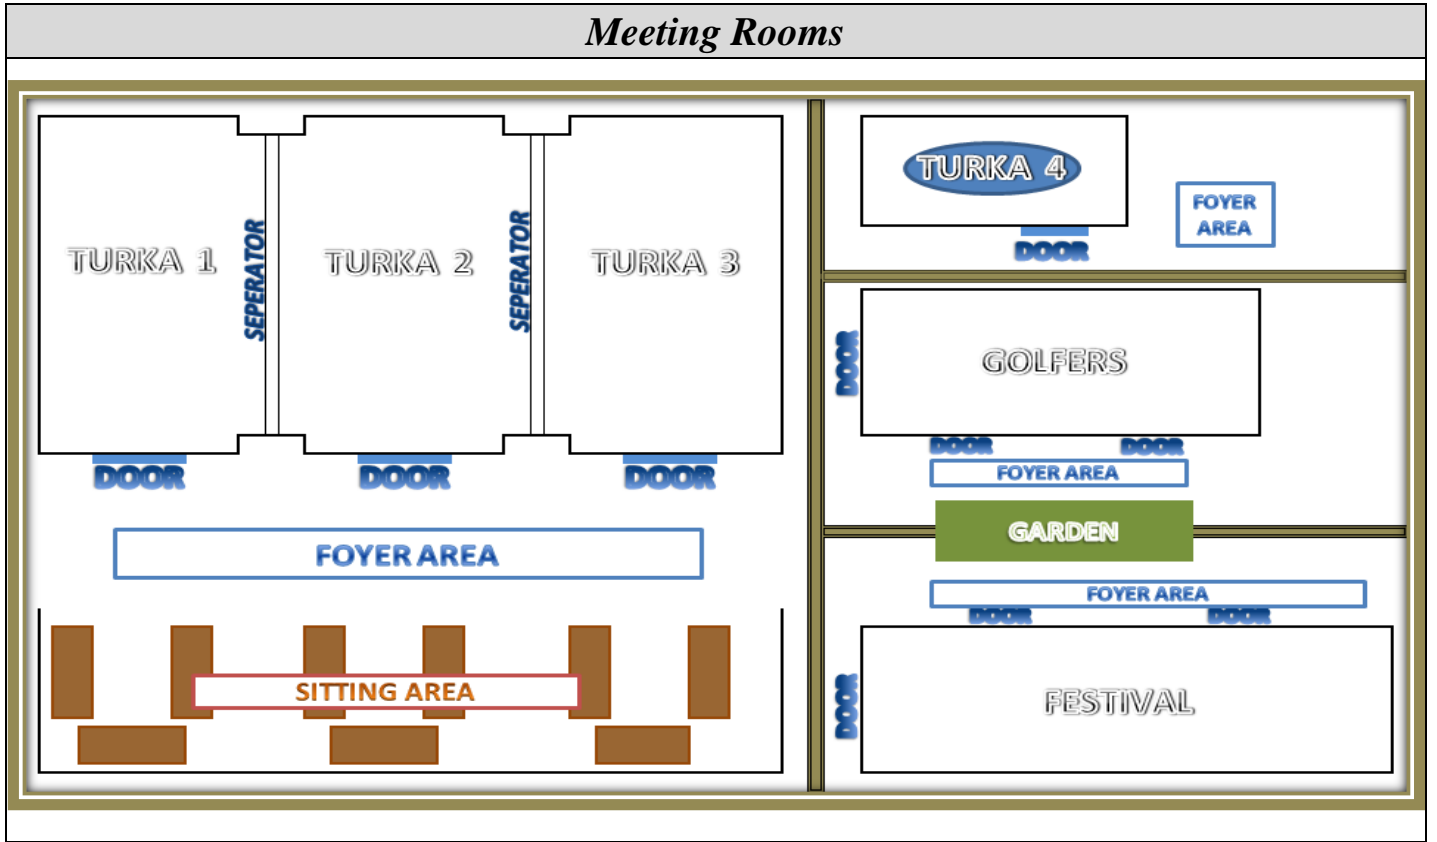

The hotel works with All Inclusive Concept from 10:00 till 24:00.

All of the mentioned content subject to change without a prior notice by the hotel management.

ALVA DONNA
EXCLUSIVE HOTEL BELEK

Meeting Rooms

Meeting Rooms Dimensions

	Width	Length	Height	Area M ²	Theater	Class	Cocktail	Banquette	U Style
TURKA HALL	16,20 m	27.28 m	3,60 m	442 m ²	460	350	400	300	150
TURKA 1	8,70 m	16,20 m	3,60 m	145 m ²	150	90	120	60	50
TURKA 2	9,56 m	16,20 m	3,60 m	155 m ²	160	100	130	70	60
TURKA 3	8,76 m	16,20 m	3,60 m	142 m ²	150	90	120	60	50
TURKA 4	5,80 m	10 m	2,80 m	58 m ²					20
GOLFERS HALL	7,90 m	14,70 m	2,80 m	116 m ²	120	70	90	50	40
FESTIVAL HALL	8,10 m	20,00 m	2,80 m	162 m ²	150	90	130	70	50