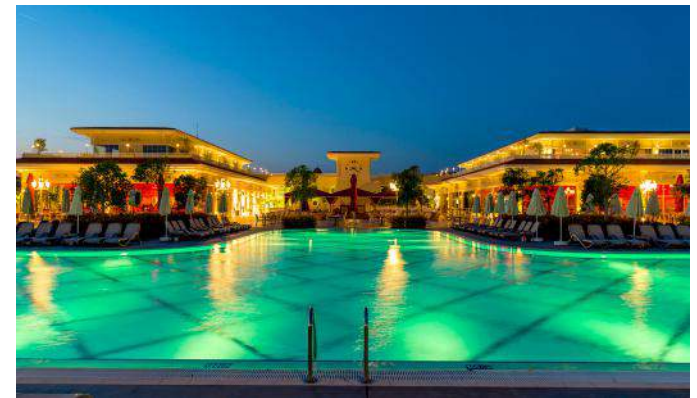

The Resort, which was built taking inspiration from traditional Turkish architectural style on 130.000 sqm of land between pine forests, is renovated in 2015 and has a unique location, which is 3 km away from best golf courses of Europe, Ancient Roman Cities Perge, Side, and Ancient Amphitheatre Aspendos where international organizations are still held.

info@guralpremier.com
www.guralpremier.com

FACILITY FEATURES

- In addition to our main restaurant, 3 A la Carte Restaurants and patisserie is available.
- Aquapark, which is built on an area of 15.000 m²; features a sand pool, adventure pool, entertainment pools and water slide pools.
- “Happyland” Kids Club, built on an area of 1.700 m².
- Quu Spa, built on an area of 2.600 m².
- Fitness Center, built on an area of 550 m².
- Game Land, built on an area of 600 m².
- Tennis Center with 8 clay courts.
- 19 Pavilions in total, from which 2 are VIP Pavilions.
- Giant Amphitheater designed for night shows.
- Irish Pub, bars in various locations with different decorand style and Indoor disco are available.
- Gala Night is being held once a week according to season and seasonal conditions, black and white dress code is applied.